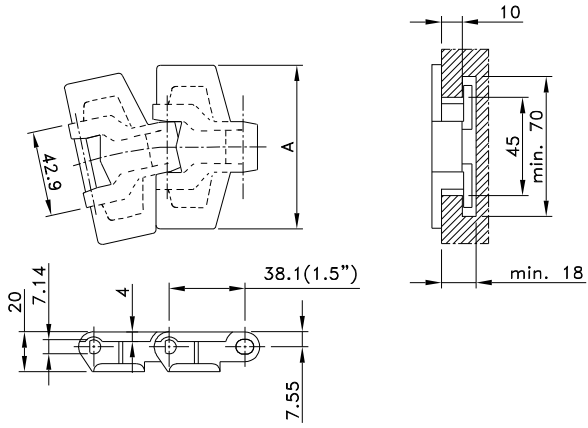

Small Radius Single Hinge Tab

Chain Type	Code Number	Plate Width A		Weight kg/m	Sideflex Radius (min) mm	Working Load (max.) N (21°C)	Backflex Radius (min) mm	Plate Thickness mm
		mm	inch					
LF-Acetal								
LF 880 TAB BO-K325	L0880604061	82.5	3.25	0.96	190	1680	40	4,0
LF 880 TAB BO-K450	L0880688981	114.3	4.50	1.11				
HP-Acetal								
HP 880 TAB BO-K325	L0880649241	82.5	3.25	0.96	190	1680	40	4,0
HP 880 TAB BO-K450	81410922	114.3	4.50	1.11				

Standard length: 3.048 m - 10 feet (80 links).